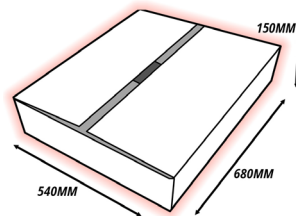

FMCCAB2

X2 EXTINGUISHER HOLDERS

X1 BACK

WHATS IN THE BOX...

X4 SCREWS

X1 BASE

X2 WHEELS

X1 FRAME

UK Registered Design No. 6225049

This pack includes:

- X1 TF7 Red Flat Pack Trolley
- X1 Red ExtendableFoot Plate
- X1 Double Cabinet (FMCCAB2)
- X2 Trolley Board Wings (Red)

Product Code:	FMCTP12
Back Board Dimmensions:	490 X 610 MM X3
Total Weight:	27KG
Overall Dimmensions:	H 1400 W 1890 D 640 mm (Frame + Wheels)
Cabinet Internal Dimmensions:	H 675 x W 520 x D 238