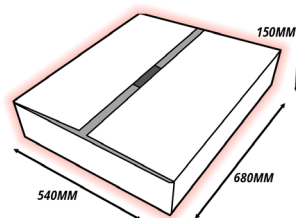

FMCEVASYNP5

X2 EXTINGUISHER HOLDERS

X1 BACK

WHATS IN THE BOX...

X4 SCREWS

X1 BASE

UK Registered Design No. 6225049

X2 WHEELS

X1 FRAME

This pack includes:

- X1 TF7 Red Flat Pack Trolley
- X1 SA Fire Point Sign
- X1 SA Fire Action Notice
- X1 Synergy+ Fire & First Aid Call Point

Product Code:	FMCTP2
Back Board Dimmensions:	490 X 610 MM
Total Weight:	16KG
Overall Dimmensions:	H 1400 W 630 D 320mm (Frame + Wheels)
Cabinet Dimmensions:	N/A