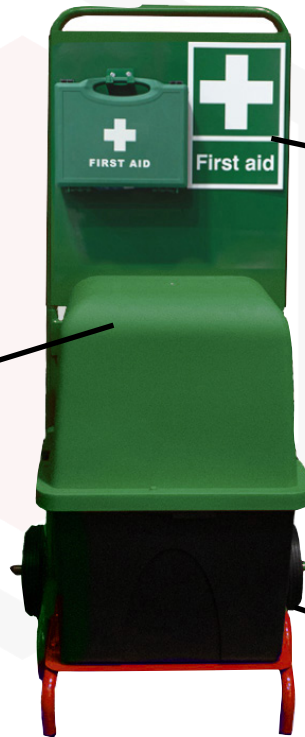

**10 Person First Aid Kit**

**FMCSX2G**

X2 EXTINGUISHER HOLDERS

X1 BACK

### WHATS IN THE BOX...

X4 SCREWS

X1 BASE

X2 WHEELS

X1 FRAME

UK Registered Design No. 6225049

### This pack includes:

- X1 TF7 Green Flat Pack Trolley
- X1 Red Extendable Foot Plate
- X1 SX2 Cabinet (Green)
- X1 First Aid Kit (10 Person)
- X1 SA First Aid Point Sign

<b>Product Code:</b>	<b>FMCTP7</b>
<b>Back Board Dimmensions:</b>	<b>490 X 610 MM</b>
<b>Total Weight:</b>	<b>20KG</b>
<b>Overall Dimmensions:</b>	<b>H 1400 W 630 D 640 mm (Frame + Wheels)</b>
<b>Cabinet Internal Dimmensions:</b>	<b>H 710 (350mm top + 305mm) x W 405 x D 325mm</b>