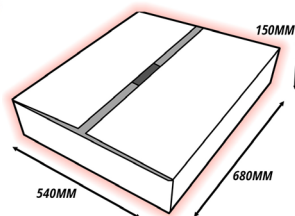

WHATS IN THE BOX...

UK Registered Design No. 6225049

This pack includes:

- X1 TF7 Green Flat Pack Trolley
- X1 Red Extendable Foot Plate
- X1 SX2 Cabinet (Green)
- X1 First Aid Kit (10 Person)
- X1 SA First Aid Point Sign

Product Code:	FMCTP7
Back Board Dimmensions:	490 X 610 MM
Total Weight:	20KG
Overall Dimmensions:	H 1400 W 630 D 640 mm (Frame + Wheels)
Cabinet Internal Dimmensions:	H 710 (350mm top + 305mm) x W 405 x D 325mm