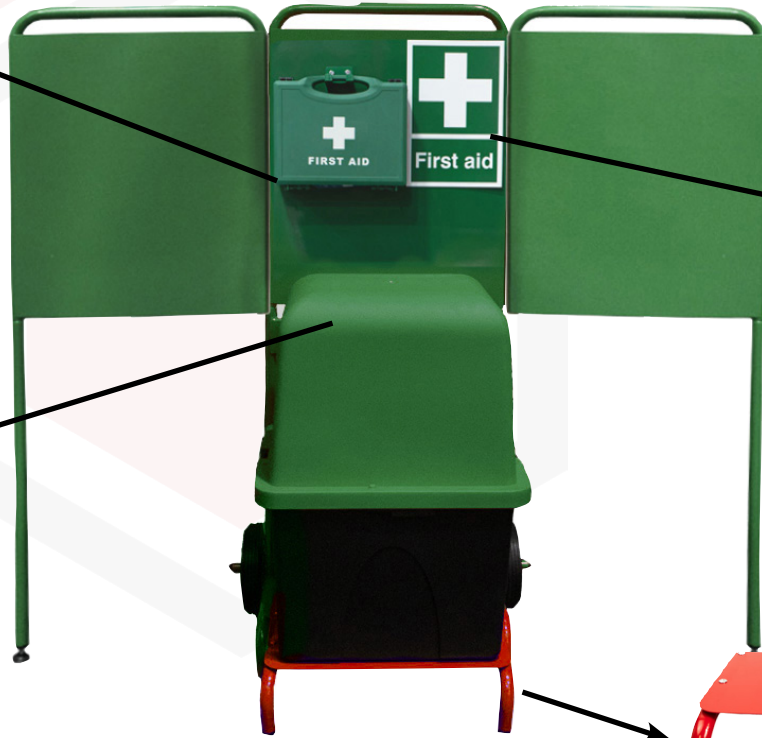

10 Person First Aid Kit

FMCSX2G

X2 EXTINGUISHER HOLDERS

X1 BACK

WHATS IN THE BOX...

X4 SCREWS

X1 BASE

X2 WHEELS

X1 FRAME

UK Registered Design No. 6225049

This pack includes:

- X1 TF7 Green Flat Pack Trolley
- X1 RedFoot Plate
- X1 SX2 Cabinet (Green)
- X1 First Aid Kit (10 Person)
- X1 SA First Aid Point Sign
- X2 Flat Pack Trolley Wing Boards (Green)

Product Code:	FMCTP8
Back Board Dimmensions:	490 X 610 MM X3
Total Weight:	20KG
Overall Dimmensions:	H 1400 W 1890 D 640 mm (Frame + Wheels)
Cabinet Internal Dimmensions:	H 710 (350mm top + 305mm) x W 405 x D 325mm