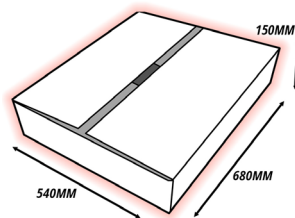

10 Person First Aid Kit

FMCSX2G

X2 EXTINGUISHER HOLDERS

X1 BACK

WHATS IN THE BOX...

X4 SCREWS

X1 BASE

X2 WHEELS

X1 FRAME

UK Registered Design No. 6225049

This pack includes:

- X1 TF7 Green Flat Pack Trolley
- X1 RedFoot Plate
- X1 SX2 Cabinet (Green)
- X1 First Aid Kit (10 Person)
- X1 SA First Aid Point Sign
- X2 Flat Pack Trolley Wing Boards (Green)

Product Code:	FMCTP8
Back Board Dimmensions:	490 X 610 MM X3
Total Weight:	20KG
Overall Dimmensions:	H 1400 W 1890 D 640 mm (Frame + Wheels)
Cabinet Internal Dimmensions:	H 710 (350mm top + 305mm) x W 405 x D 325mm